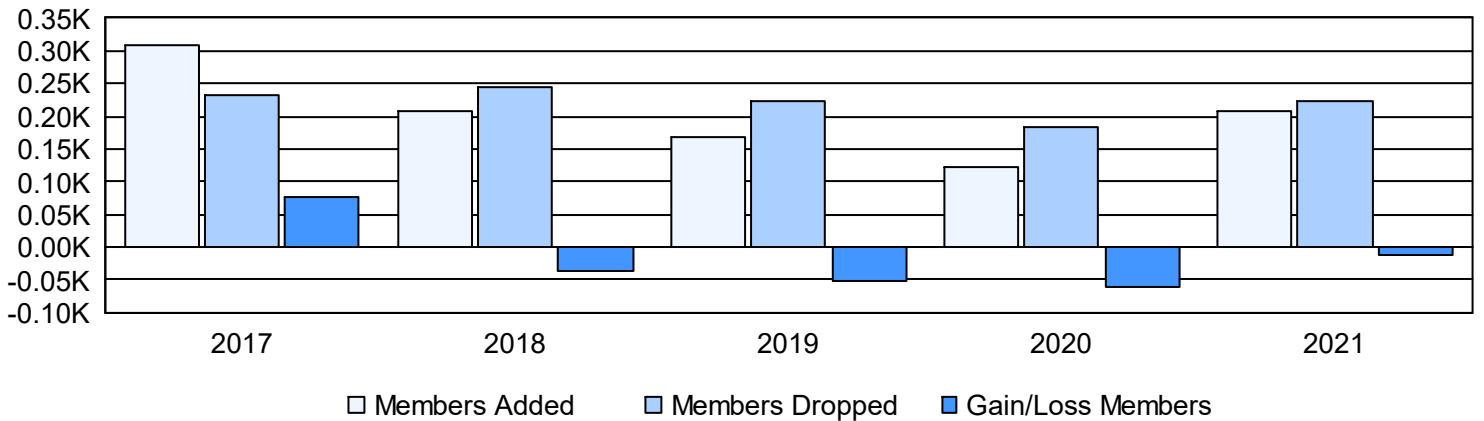

Year	New Clubs	Dropped Clubs	Gain/ Loss Clubs	New Members	Charter Members	Reinstate Members	Transfer Members	Total Member Added	Total Members Dropped	Gain/ Loss Members
2016-2017	3	1	2	186	82	37	3	308	232	76
2017-2018	1	2	-1	175	21	5	7	208	245	-37
2018-2019	0	2	-2	129	5	30	5	169	222	-53
2019-2020	1	1	0	65	53	1	2	121	182	-61
2020-2021	4	6	-2	115	87	6	1	209	222	-13
Average	2	2	-1	134	50	16	4	203	221	-18

Clubs

Members