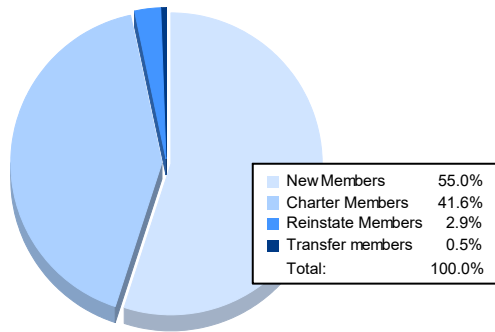

Membership Composition June 2021 Cumulative